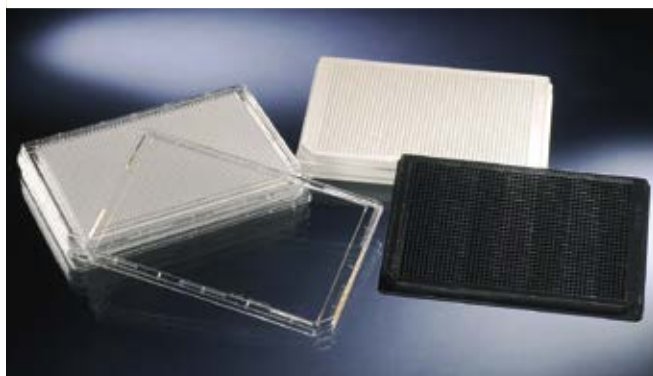

Nunc 1536-well Plates

Transparent, white and black polystyrene plates, specially designed for robotic systems. Volume per well : 10 µl

- ▶ **Rounded well opening for optimal access by pipetting systems**
- ▶ **Flat bottom maximises optical quality and image area**
- ▶ **Skirt for easy handling by robots**
- ▶ **Low height (7.4 mm) for space saving storage and in incubators**

Cat.No	Colour	Sterile	Lid	Pack unit.	Units/ carton	€ Excl. VAT/ carton
055345	Transparent	No	No	30	90	NC -
055346	Black	No	No	30	90	NC -
055347	White	No	No	30	90	NC -

Nunc lids and flexible lids

Lids

Three models:

- Universal lid, without cut-off for all plates;
- Ultra low profile cover with very low height;
- LowBot lid, specifically designed for robotic handling, very flat profile, with short skirt to allow barcode marking on the plate without removing the lid.

Cat. No.	Model	Sterile	Compatibility	Pack. unit	Units/ carton	€ Excl. VAT/ carton
056118	Universal	Yes	All plates	20	60	NC -
056119	Universal	No	All plates	20	60	NC -
056121	Universal	No	All plates	20	180	NC -
056105	LowBot and ultra low profile cut corners	No	Low profile plates, 384 and 1536 wells	25	100	NC -
056106	LowBot and ultra low profile cut corners	Yes	Low profile plates, 384 and 1536 wells	25	100	NC -
055610	Cut corners	No	384 and 1536-well Plates	1	60	NC -
056122	Cut corners	No	384 and 1536-well Plates	20	180	NC -
056124	Low Profile	No	96 and 384-well Plates	20	120	NC -
055144	Condensation rings And Notched corners	Yes	96-well plates PS, deepwell PP	1	50	NC -
055143	Condensation rings And Notched corners	No	96-well plates PS, deepwell PP	5	100	NC -