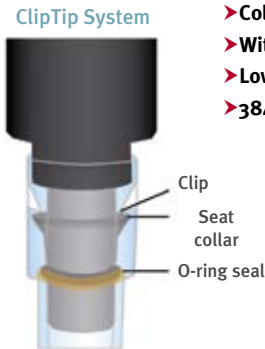

ClipTip Tips

Type	Length (mm)	Step Size (mm)	Ø int. (mm)
ClipTip 12.5	30	9	0.4
ClipTip 20	46	17	0.4
ClipTip 50	51	17	0.4
ClipTip 200	56	22	0.5
ClipTip 300	63	22	0.6
ClipTip 1,000	95	32	1.1
ClipTip 1250	103	32	0.9
ClipTip 384 - 12.5	30	9	0.4
ClipTip 384 - 30	44	9	0.4
ClipTip 384 - 125	64	9	0.5

- > Colour coding of tip trays and marking of batch and volumes
- > With or without filter (14 µm pore super-filters)
- > Low retention Tips
- > 384 tips are specially adapted to the E1-ClipTip Equalizer 384 pipette