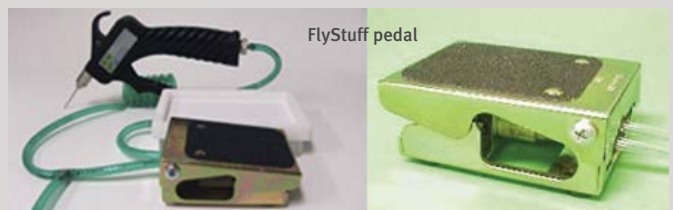

### Brushes

Cat. No.	Description	Units/ carton	€ Excl. VAT box
789212	Superconductive brush for drosophila	3	NC -
789213	Brush and holder for drosophila	1	NC -

Flypad

Spiral tube

T Connection

FlyStuff pedal