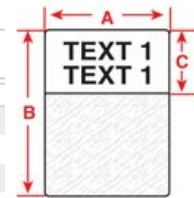

Labels for BMP51

Figure	Cat. No.	Description	Colour	Width (mm) A	Height (mm) B	Length (mm) C	Cat. No. Brady	Quantity	€
Self-adhesive vinyl labels B-427									
7	814281	Labels	White	25.4	19.05	9.53	M-136-427	340	NC -
7	814282	Labels	White	25.4	12.7	9.53	M-47-427	360	NC -
7	814351	Labels	White	25.4	19.05	9.53	M-48-427	200	NC -
7	814352	Labels	White	25.4	25.4	9.53	M-49-427	260	NC -
7	814283	Labels	White	25.4	63.5	19.05	M-51-427	110	NC -
7	814284	Labels	White	25.4	101.6	25.4	M-53-427	70	NC -
7	814285	Labels	White	6.35	27.94	-	M-135-427-AW	240	NC -
7	814286	Labels	White	25.4	31.8	12.7	M-143-427	200	NC -
7	814287	Labels	White	12.7	38.1	12.7	M-89-427	180	NC -
7	814288	Labels	White	19.05	38.1	12.7	M-90-427	180	NC -
7	814252	Labels	White	25.4	38.1	12.7	M-91-427	180	NC -
7	814289	Labels	Yellow	25.4	63.5	19.05	M-51-427-YL	110	NC -
7	814290	Labels	Yellow	25.4	101.6	25.4	M-53-427-YL	70	NC -
7	814291	Labels	Yellow	25.4	38.1	12.7	M-91-427-YL	180	NC -

Fig.7

BMP71 Printer

The BMP71 printer is delivered with :

- aC adapter (which also doubles as a battery charger) and USB cable;
- adapter for TLS label rolls ;
- transport case with cleaning kit and instructions;
- an M71-R6000 ink ribbon;
- two rolls of labels (M71C-2000-595-WT (white vinyl continuous strip), and M71-19-423 (white polyester label 25 x 25 mm)).