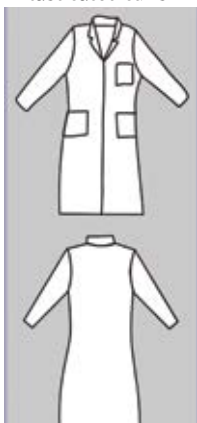

Women's Lab Coats in cotton or polycotton

- > 3 pockets, V-neck
- > Snap closure
- > 100% cotton or polyester - cotton (65% - 35%)
- > Elasticated cuffs

| Colours | Fabric | S | M | L | XL | XXL | € |
|-----------|---------------------------------|--------|--------|--------|--------|--------|------|
| White | Cotton 190 g/m ² | 943032 | 943033 | 943034 | 943035 | 943036 | NC - |
| White | Polycotton 150 g/m ² | 943037 | 943038 | 943039 | 943040 | 943041 | NC - |
| Navy blue | Polycotton 125 g/m ² | 943047 | 943048 | 943049 | 943050 | 943051 | NC - |

Men's polycotton lab coat

- > 65% polyester 35% cotton
- > 3 pockets, V-neck
- > 195 g/m²
- > Snap closure

| Size | S | M | L | XL | XXL | € |
|----------|--------|--------|--------|--------|--------|------|
| Cat. No. | 943152 | 943153 | 943154 | 943155 | 943156 | NC - |